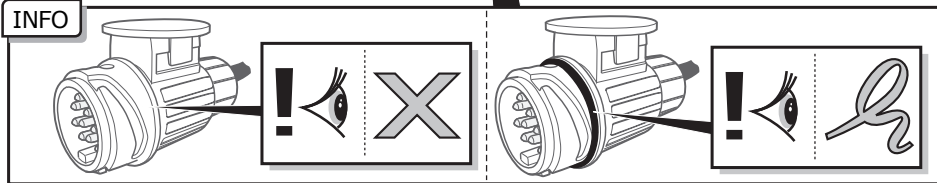

INFO : Ring.

INFO

INFO : Adapt.

INFO